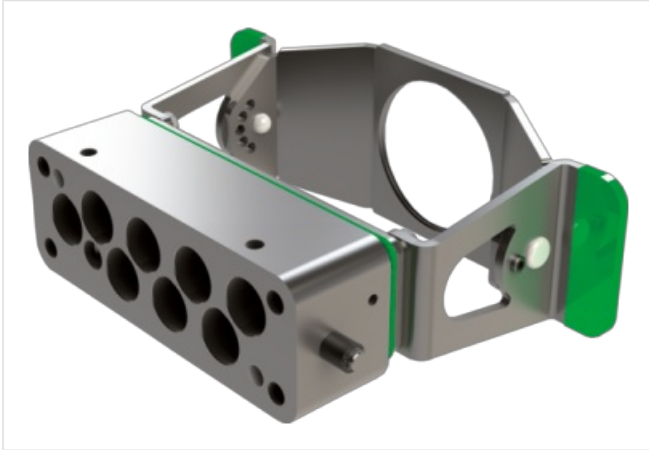

MODL. VARIO 8-way rectangle coupling housing

nickel plated aluminum, nickel plated steel

Mobile housing (rectangular)

8-way

[Link to Product](#)**Illustration**

Product may differ from Image

Commercial data